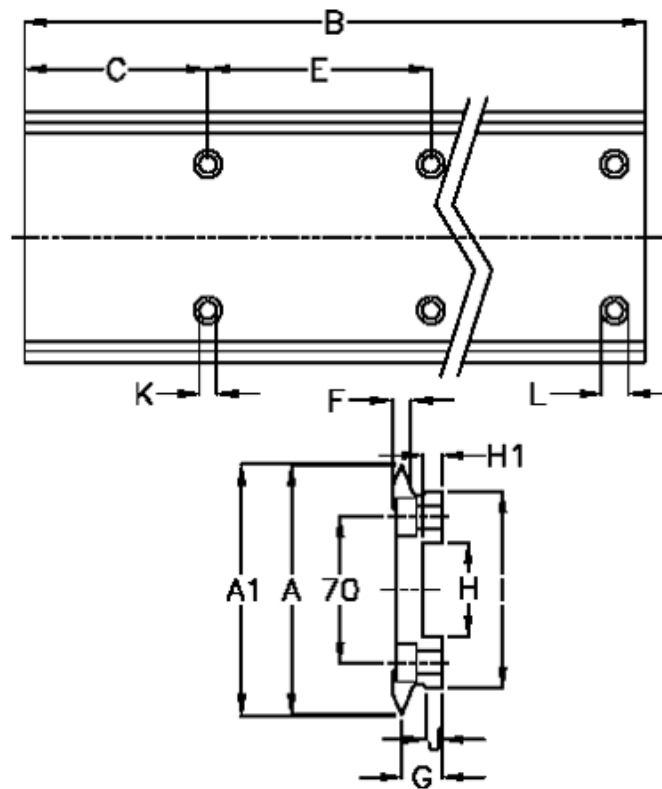

Article number: 05712114856

Description: Hepco GV3 slide NL 120 L4856 P3
with counterbored holes

Measures

A	= 120	H	= 45
A1	= 121.38	H1	= 9.5
B	= 4856	I	= 94.4
C	= 88.0	J	= 4.80
E	= 180	K	= 11.0
F	= 9.43	L	= 18 x 10
For bearing = J54		Precision type	= P3
G	= 19.7	Weight kg/1000	= 15.00